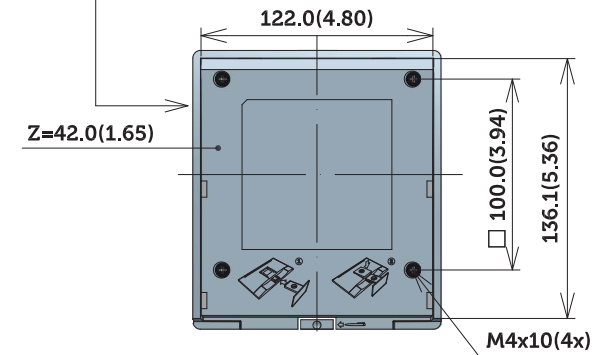

# SE1918HV Outline Dimension

Unit : mm(inch)  
Dimension : Nominal  
Drawing : Not to scale

# SE2018HV/SE2018HR Outline Dimension

Unit : mm(inch)  
 Dimension : Nominal  
 Drawing : Not to scale

# SE2218HV Outline Dimension

Unit : mm(inch)  
 Dimension : Nominal  
 Drawing : Not to scale